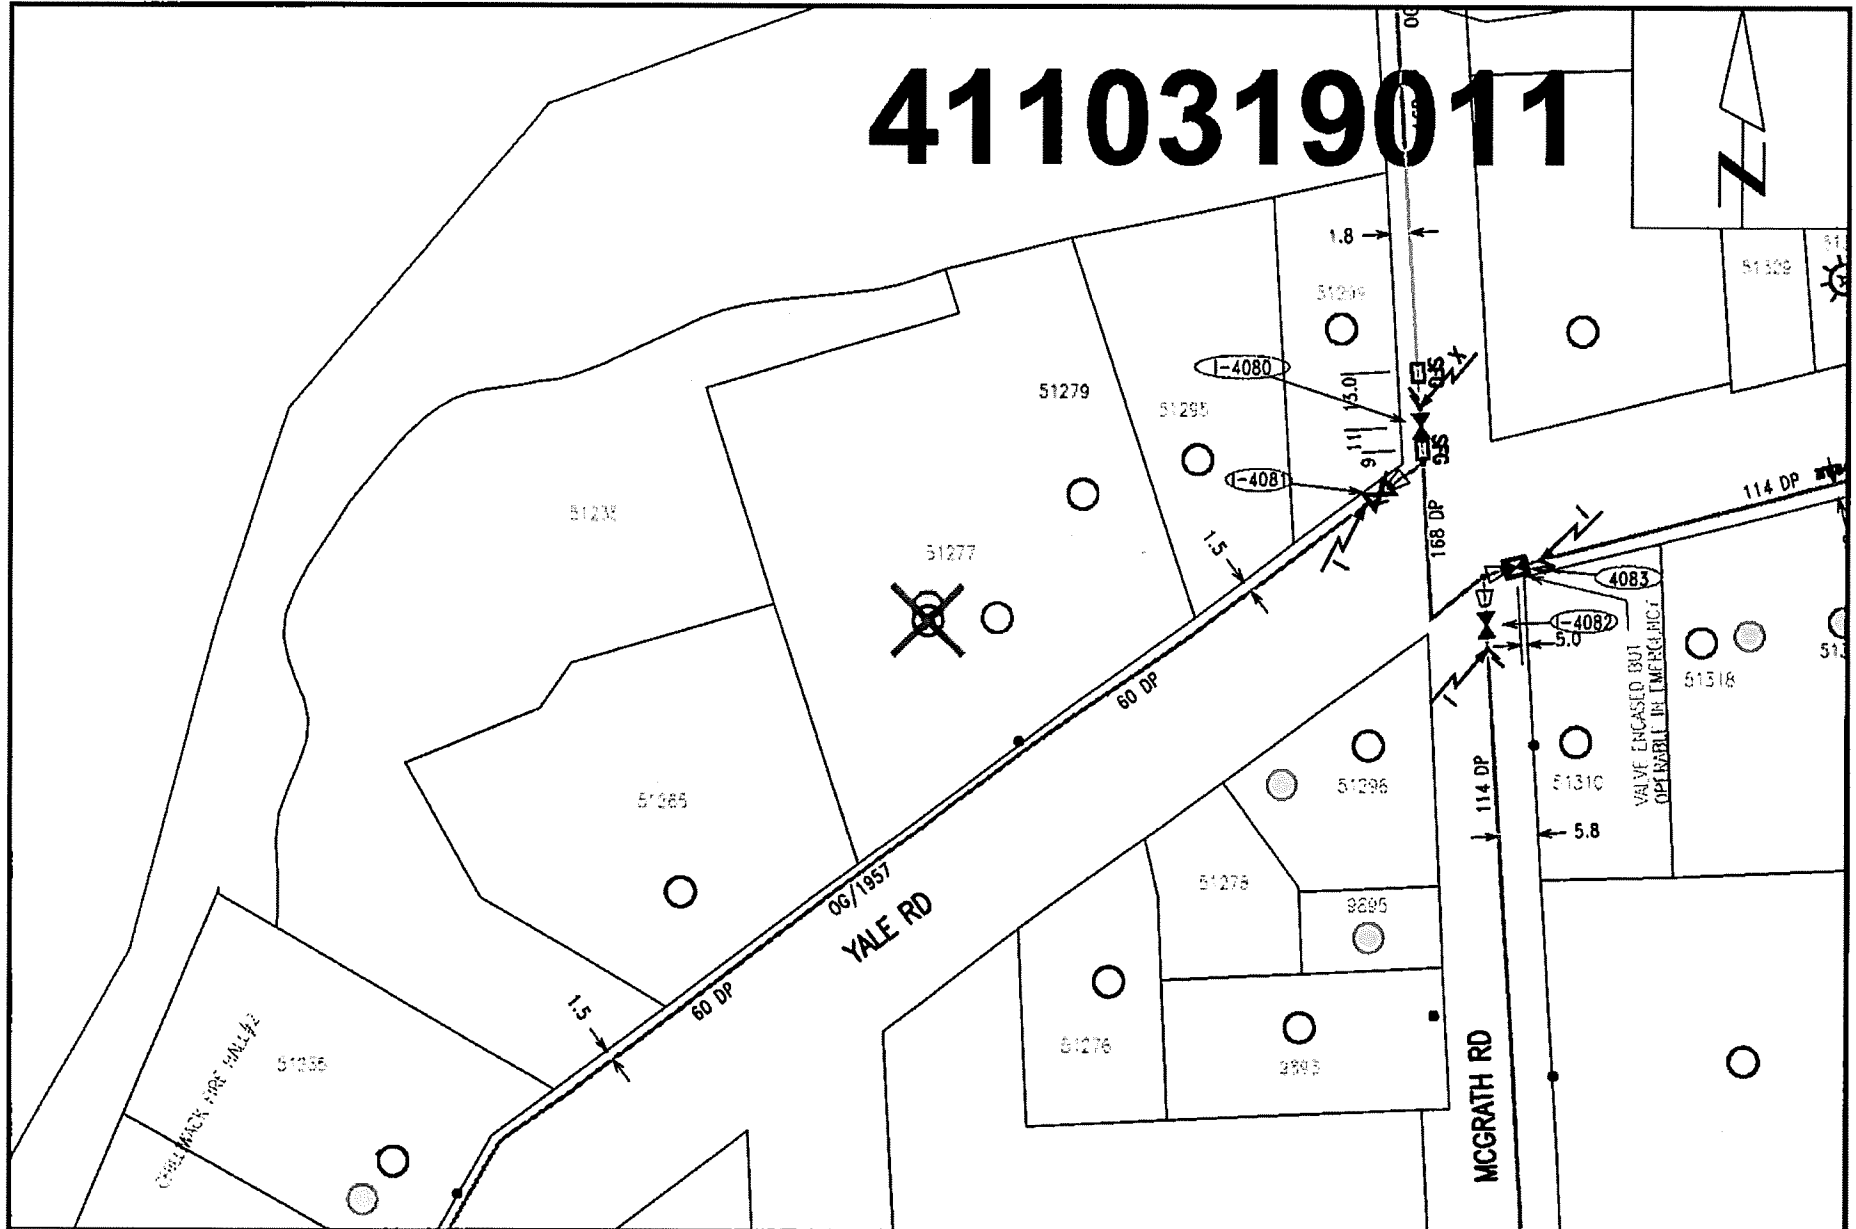

# 4110319011

**Nearest Intersection: Munro Ave and Yale Rd.**  
**Distance from lot to intersection is 58 meters (73 degrees South of West).**  
**View Scale: 1:1000**

**51277 Yale Rd B, Chilliwack**

Order #: 31049643 Prem #: 10102162 City Limits: Chilliwack

X: 1305891410.00 Y: 471941025.00

Select autotext type 2019/01/23

FORTIS BC GAS  
SERVICE ABANDONMENT  
51277 YALE ROAD, ROSEDALE  
JOB# 31042068

MARCH 2019  
HOURS OF OPERATION FROM 9:00AM - 3:00PM  
WORK WILL TAKE ONE DAY TO COMPLETE

**LEGEND**

- DIRECTION TRAFFIC FLOW →
- NORTH MARKER ▲
- TUBULAR MARKERS ·····
- WORK AREA [hatched box]
- SIGN STANDS [tripod]
- TRAFFIC CONTROLLER [person with sign]
- BUS STOP [T symbol]
- FLASHING ARROW BOARD TRUCK [truck icon]