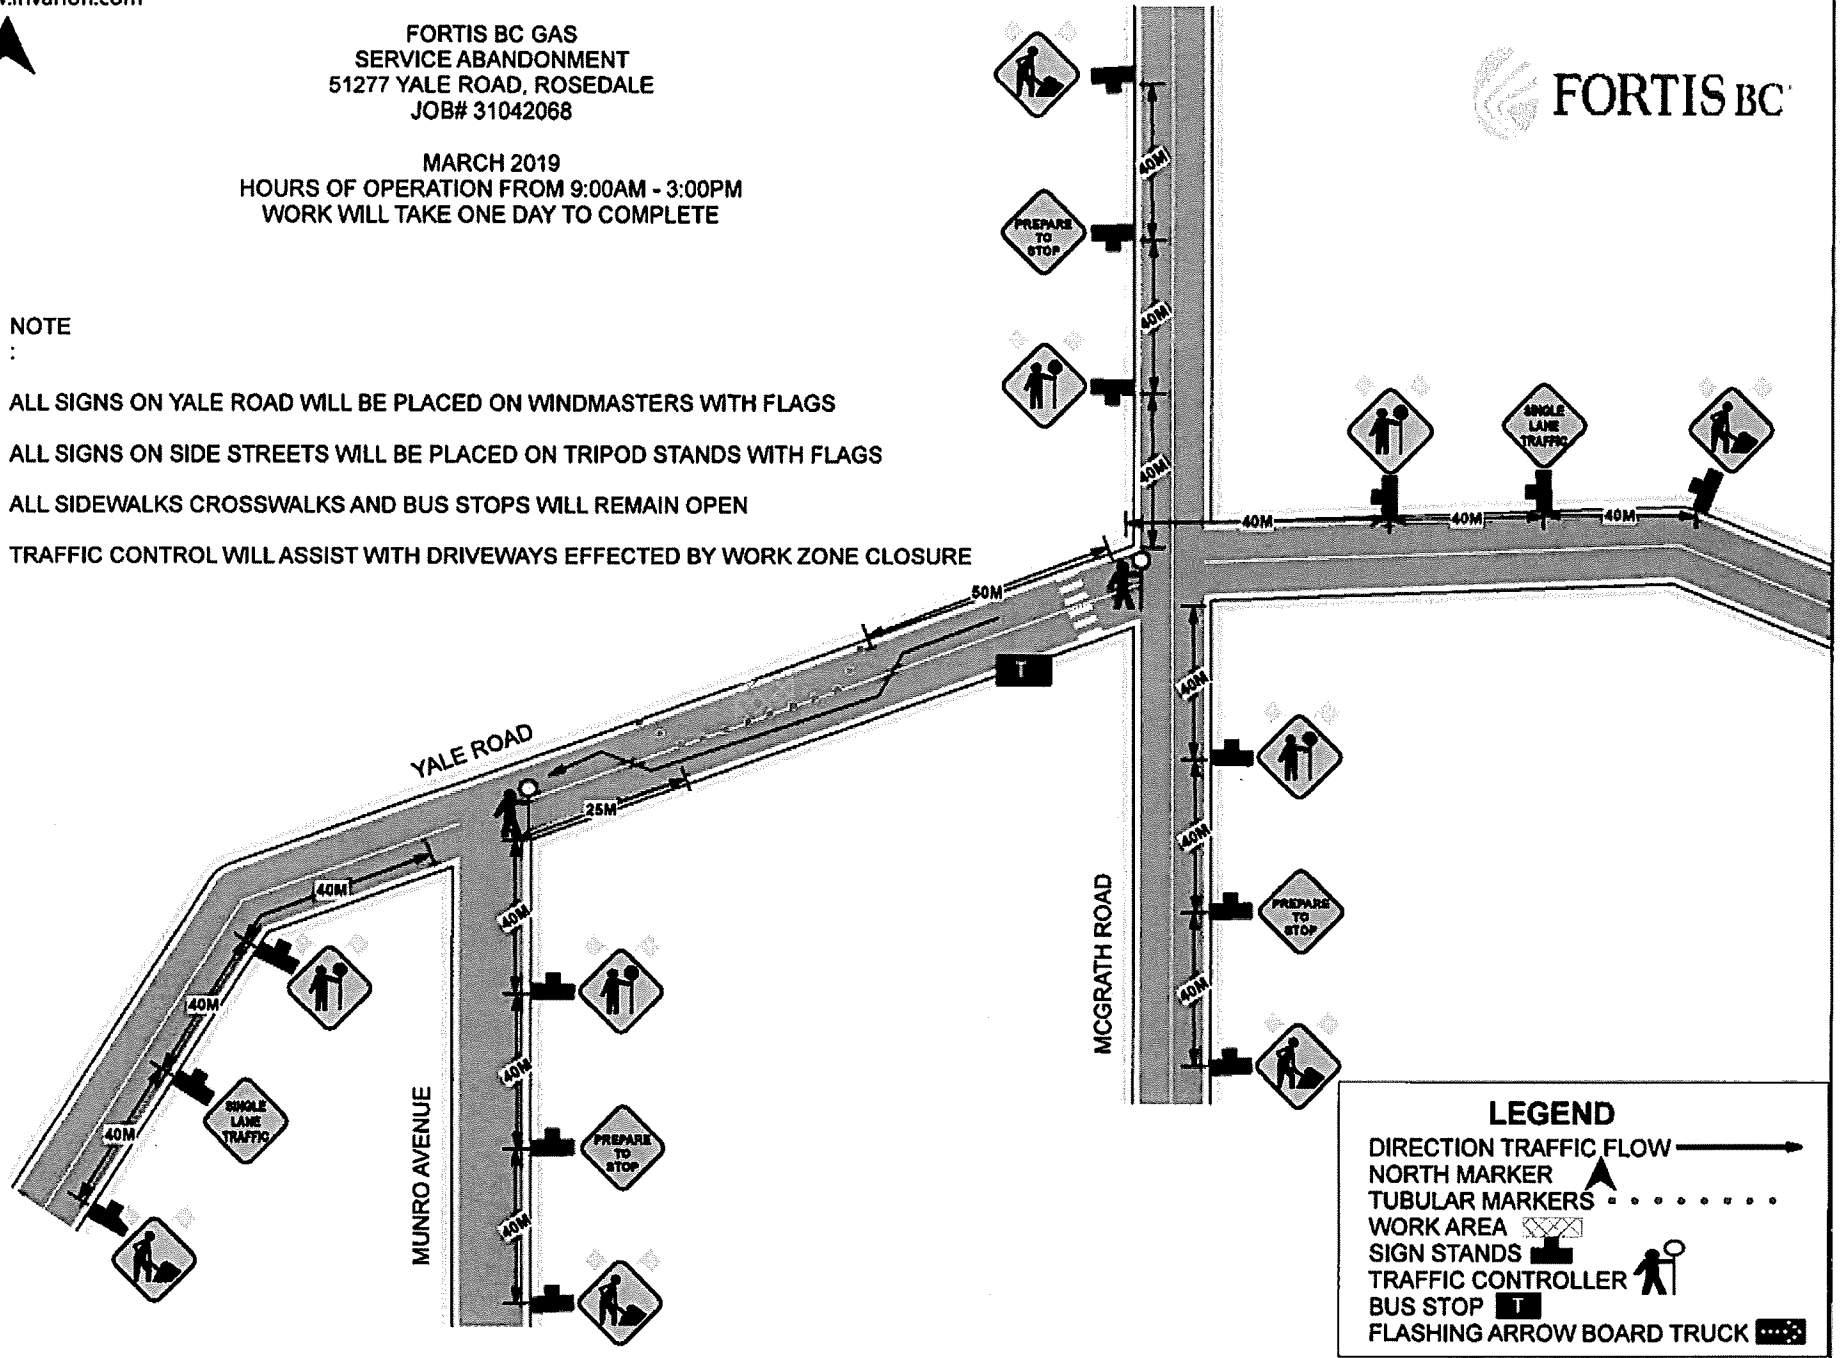

# 4110319011

**Nearest Intersection: Munro Ave and Yale Rd.**  
**Distance from lot to intersection is 58 meters (73 degrees South of West).**  
**View Scale: 1:1000**

**51277 Yale Rd B, Chilliwack**

Order #: 31049643 Prem #: 10102162 City Limits: Chilliwack

X: 1305891410.00 Y: 471941025.00

Select autotext type 2019/01/23

FORTIS BC GAS  
SERVICE ABANDONMENT  
51277 YALE ROAD, ROSEDALE  
JOB# 31042068

MARCH 2019  
HOURS OF OPERATION FROM 9:00AM - 3:00PM  
WORK WILL TAKE ONE DAY TO COMPLETE

NOTE  
:

- ALL SIGNS ON YALE ROAD WILL BE PLACED ON WINDMASTERS WITH FLAGS
- ALL SIGNS ON SIDE STREETS WILL BE PLACED ON TRIPOD STANDS WITH FLAGS
- ALL SIDEWALKS CROSSWALKS AND BUS STOPS WILL REMAIN OPEN
- TRAFFIC CONTROL WILL ASSIST WITH DRIVEWAYS EFFECTED BY WORK ZONE CLOSURE

**LEGEND**

- DIRECTION TRAFFIC FLOW →
- NORTH MARKER ▲
- TUBULAR MARKERS ·····
- WORK AREA [hatched box]
- SIGN STANDS [tripod]
- TRAFFIC CONTROLLER [person with sign]
- BUS STOP [T symbol]
- FLASHING ARROW BOARD TRUCK [truck icon]